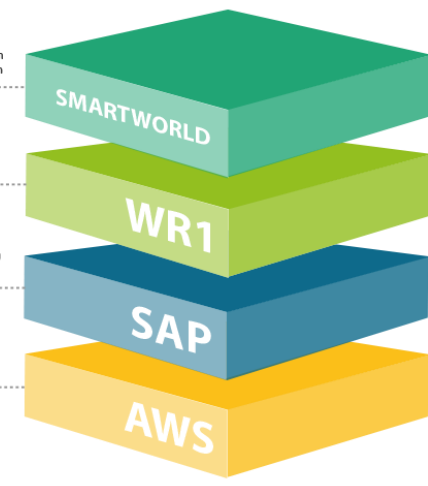

Software Platforms for the Waste, Recycling, New Energy & Circular Economy

Mobile and web innovation platform for complete stakeholder interaction

Waste logistics and recycling materials operations platform

ERP, accounting, purchasing, sales, CRM, logistics, manufacturing and analytics platform

Hosted / SaaS, scalable, secure, multi-functional cloud infrastructure platform

SmartWorld - Mobile & Web

A software platform of pre-configured mobile and web applications, customer and supplier portal, transport planning, scheduling and logistics, customer relations, mobile task management, dashboard reporting and analytics. Additionally, an agile development and integration environment for quick and easy coding of applications, allows redesign of work flow and business processes to suit any user, any application, any device, any operating system, mobile 24/7.